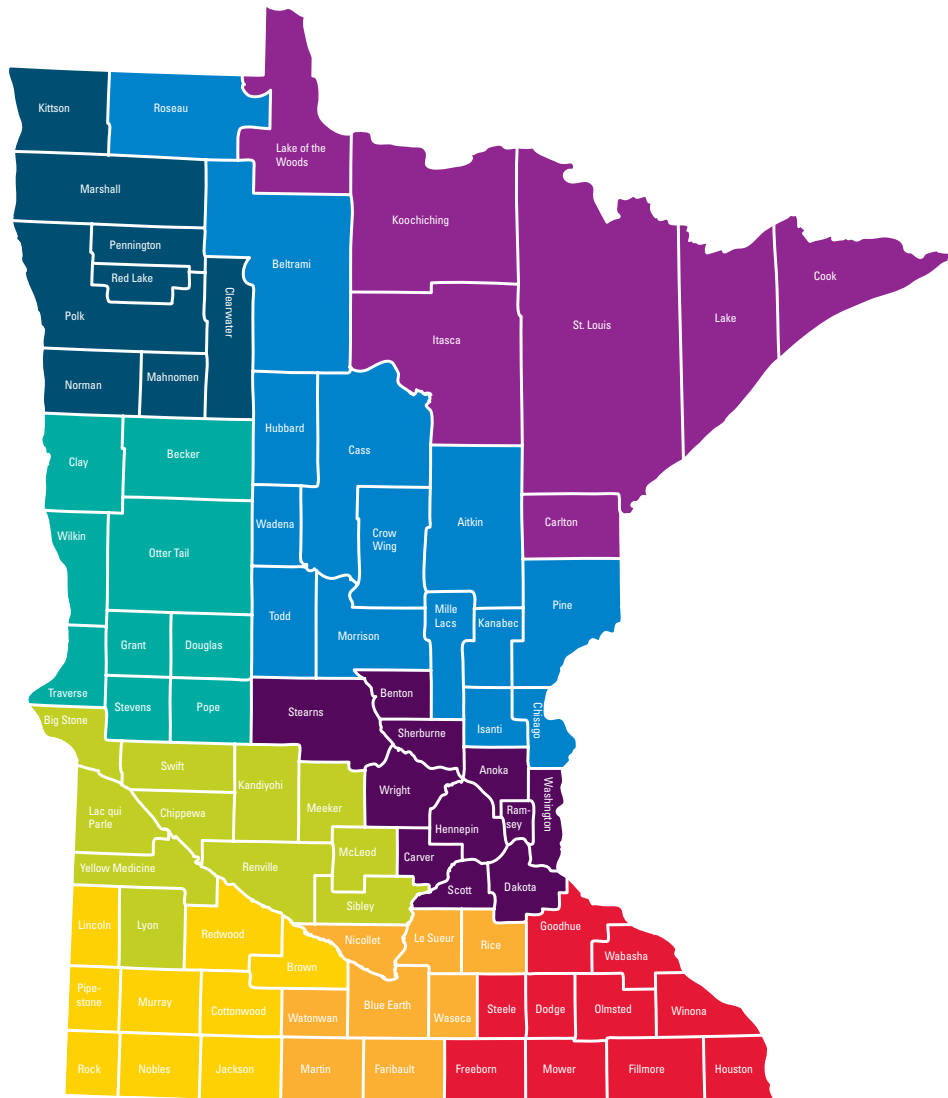

# REGIONAL RATING AREA MAP INDIVIDUAL NON-GRANDFATHERED PLANS

- 1** Dodge, Fillmore, Freeborn, Goodhue, Houston, Mower, Olmsted, Steele, Wabasha, Winona counties
- 2** Carlton, Cook, Itasca, Koochiching, Lake, Lake of the Woods, St. Louis counties
- 3** Blue Earth, Faribault, Waseca, Le Sueur, Martin, Nicollet, Rice, Watonwan counties
- 4** Brown, Cottonwood, Jackson, Lincoln, Murray, Nobles, Pipestone, Redwood, Rock counties
- 5** Big Stone, Chippewa, Kandiyohi, Lac qui Parle, Lyon, McLeod, Meeker, Renville, Sibley, Swift, Yellow Medicine counties
- 6** Becker, Clay, Douglas, Grant, Otter Tail, Pope, Stevens, Traverse, Wilkin counties
- 7** Aitkin, Beltrami, Cass, Chisago, Crow Wing, Hubbard, Isanti, Kanabec, Mille Lacs, Morrison, Pine, Roseau, Todd, Wadena counties
- 8** Anoka, Benton, Carver, Dakota, Hennepin, Ramsey, Scott, Sherburne, Stearns, Washington, Wright counties
- 9** Clearwater, Kittson, Mahnomen, Marshall, Norman, Pennington, Polk, Red Lake counties